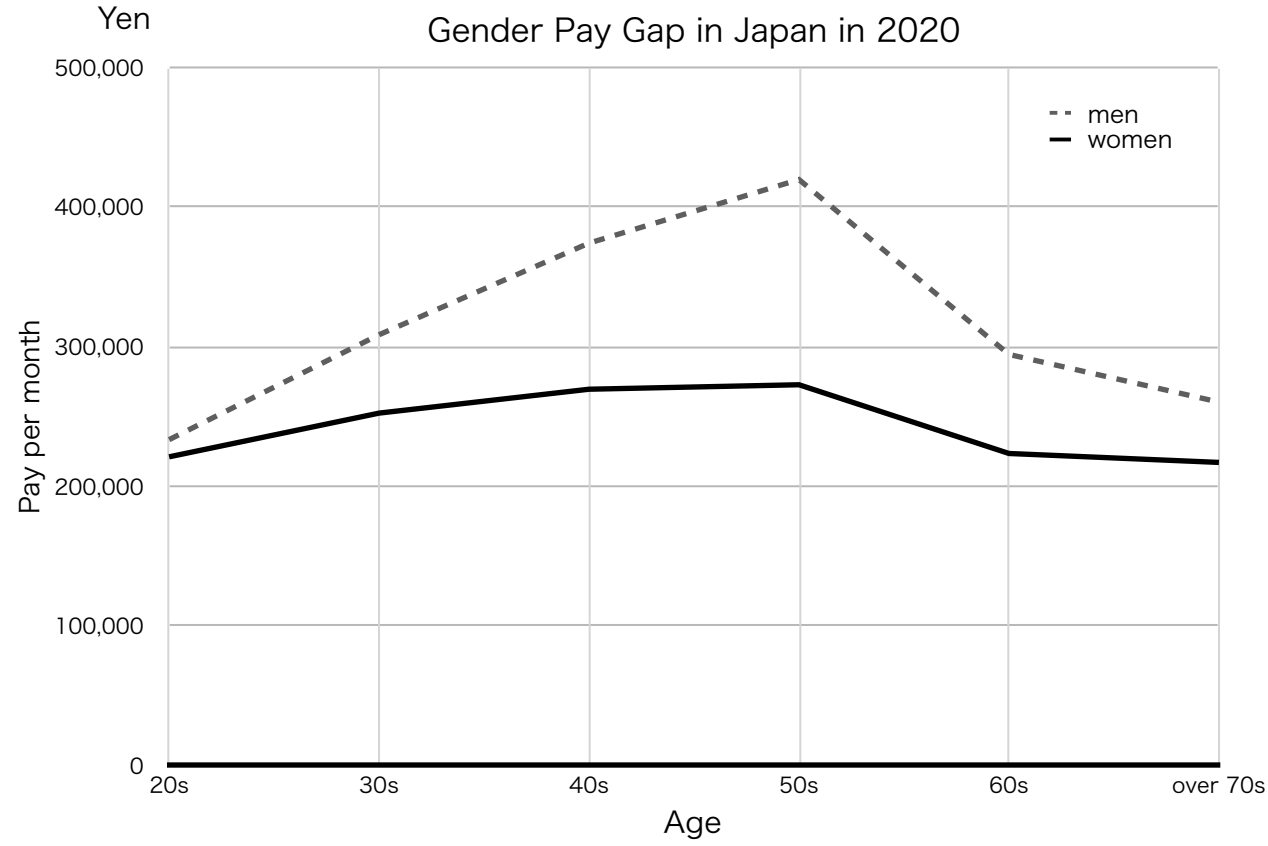

The graph below shows the difference between the average pay of men and women in Japan in 2020. Look at the graph and describe it.

三冬社 編集制作部 『女性の暮らしと生活意識データ集 2022』 三冬社, 2021年, p64を元に青翔開智が作成

便利な表現例:

- ▶ 20代では in their 20s / in their twenties
例) 彼らは20代だ。 They're in their 20s.
- ▶ 20代から30代では from their 20s to their 30s / from their twenties to their thirties
- ▶ 平均賃金 average wage / average salary / average pay
- ▶ 500,000円 five hundred thousand yen / 500,000 yen / ¥500,000
*数字の表記はどれか一つに統一しよう
(ある時には500,000 yenなのに、別の時には¥500,000と書かない)